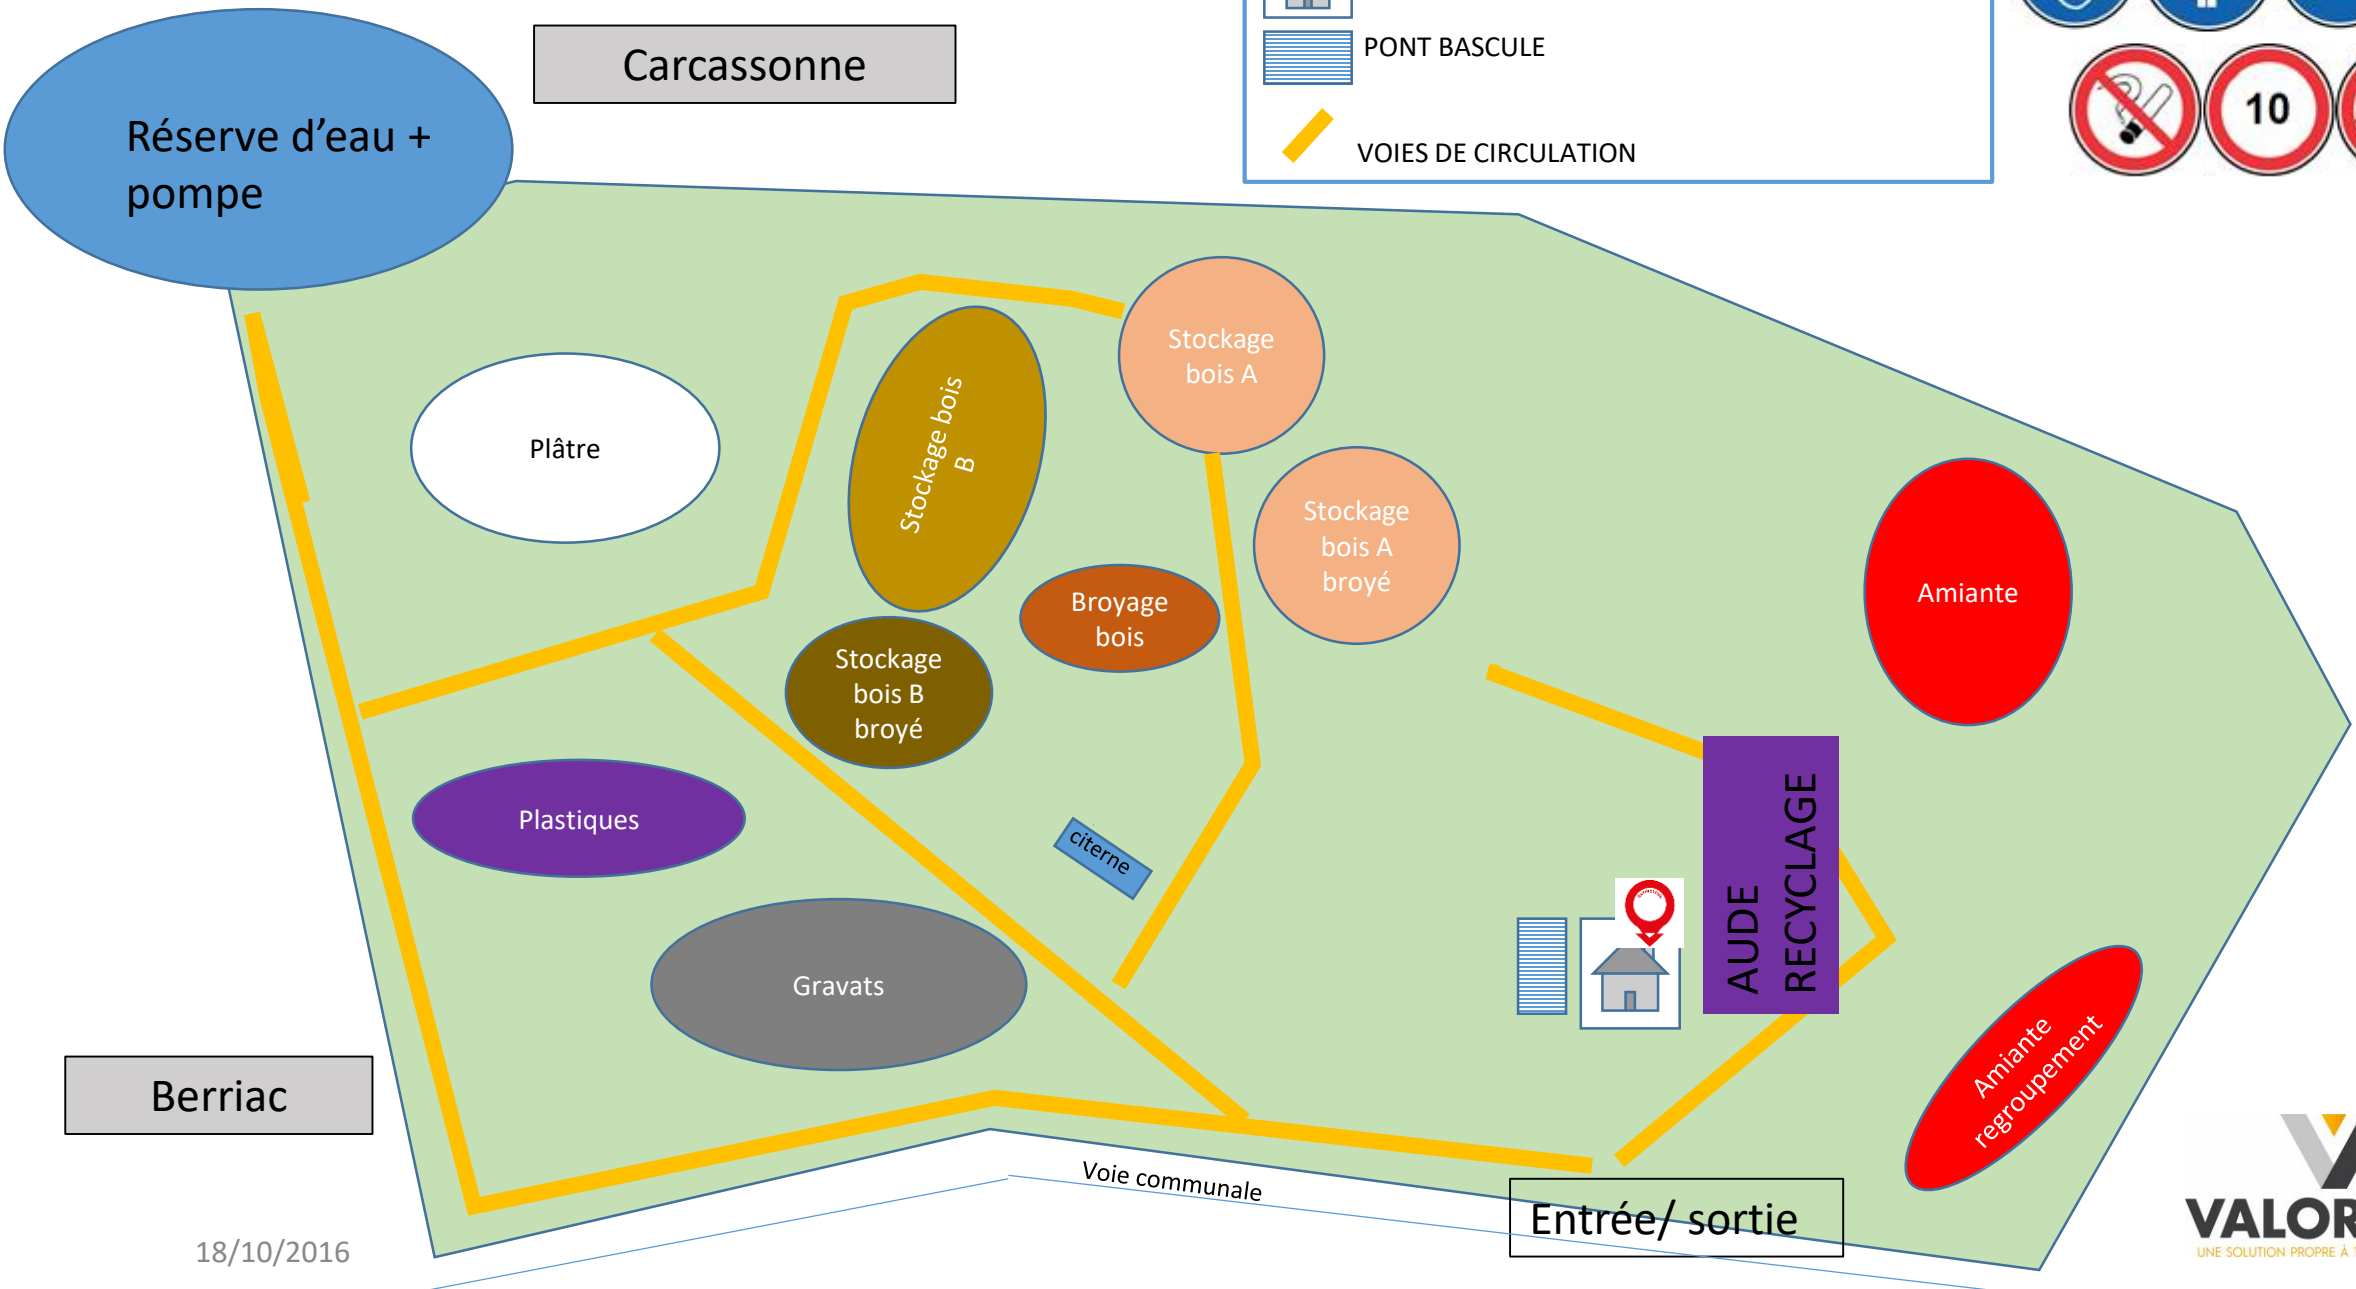

Plan de circulation sur le site de Berriac- Lieu dit les Plôts

Légende:

-  ACCUEIL OBLIGATOIRE
-  PONT BASCULE
-  VOIES DE CIRCULATION

A set of safety and regulatory icons including: a blue circle with a white helmet, a blue circle with a yellow person, a blue circle with a white boot, a blue circle with a white glove, a red circle with a white background and a black cigarette with a slash, a red circle with a white background and the number 10, and a red circle with a white background and a black hand with a slash.

Berriac

Carcassonne

18/10/2016